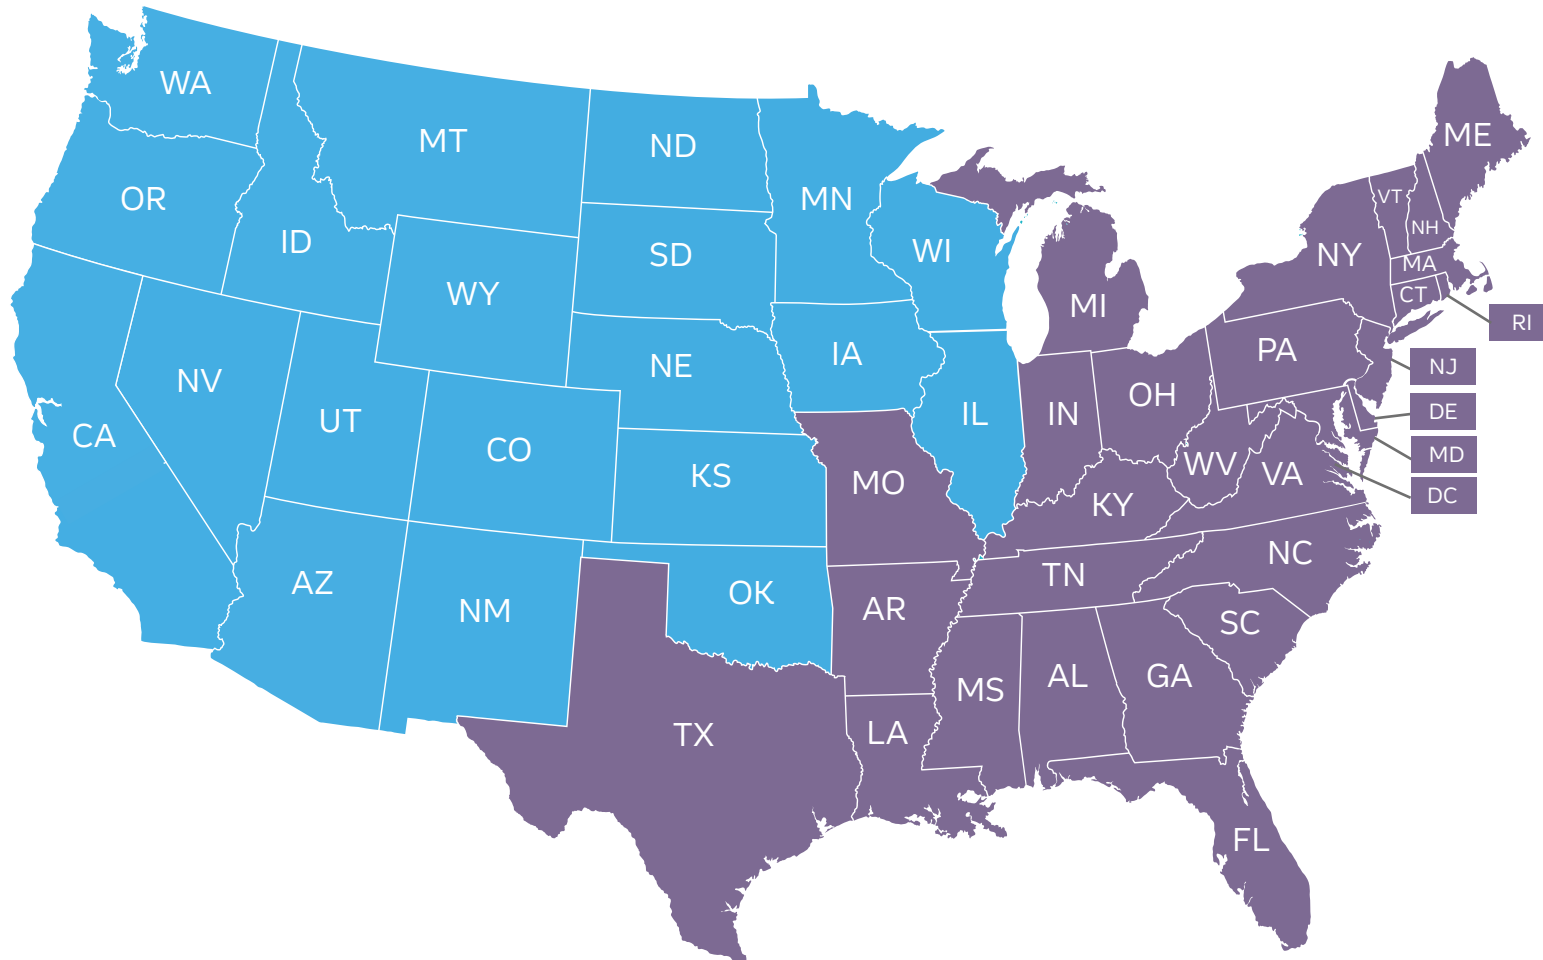

Barbara Nelson: NW Region
AZ, CA, CO, IA, ID, IL, KS, MN, MT, NE, ND, NM, NV, OK, OR, SD, TX, UT, WA, WI, WY
barbara.nelson@truist.com | 425-417-6264

Rachel Bailey: SE Region
AL, AR, CT, DC, DE, FL, GA, IN, KY, LA, MA, MD, ME, MI, MO, MS, NC, NH, NJ, NY, OH, PA, RI, SC, TN, TX, VA, VT, WV
rachel.bailey@truist.com | 804-658-4461